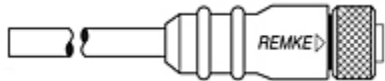

> View Items

Dual Key TPE Micro-Link™ Female Plug Assemblies

Check up to five results to perform an action.

Micro-Link™ Interconnects, Cable Assemblies & Receptacles.
Remke's family of Micro-Link (M12) Industrial Interconnects and cordsets includes :